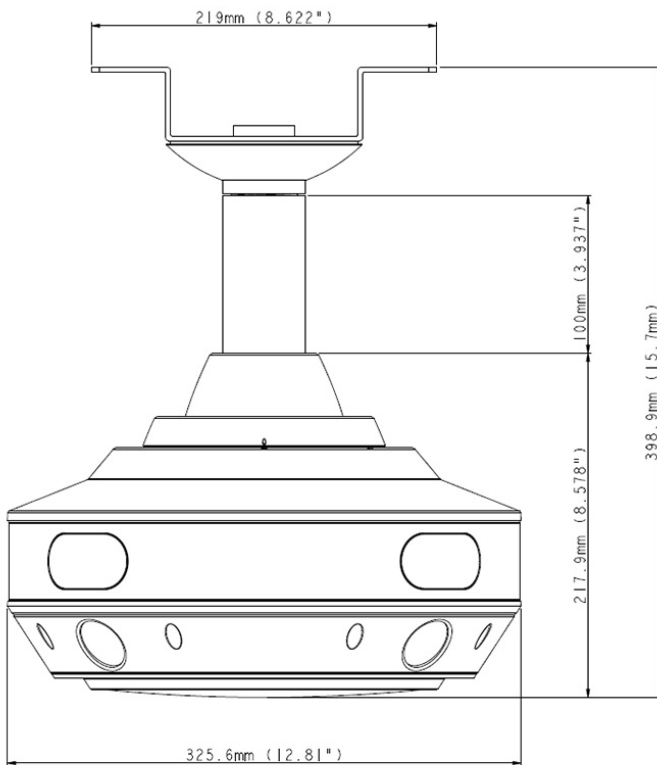

* No Memory card slot & local storage function for Argentina.

Introduction

GV-SV48000 features four 12MP CMOS image sensors to deliver a video resolution of 4000 x 3000 at up to 15fps. The camera offers wide panoramic views at four different angles utilizing surveillance images from the four 3.93 mm lenses to monitor open areas. Its night vision is further enhanced with its high power LEDs with up to 50 m (164.04 ft) effective IR distance. GV-SV48000 adheres to IP67 and IK10 standards. Captured surveillance images from all angles can be stored in either H.264 or MJPEG format on SD cards.

Live View Images

Expansive Mode

Channel 1

Channel 2

Channel 3

Channel 4

Dimensions

Specifications

Lens

Megapixel	Yes	
Day/Night	Yes (with removable IR-cut filter)	
Lens Type	Fixed	
Focal Length	3.93 mm	
Maximum Aperture	F/2.3	
Mount	M12, Pitch 0.5 mm	
Image Format	1/1.7"	
Horizontal FOV	112°	
Operation	Focus	Fixed
	Zoom	N/A
	Iris	Fixed
IR LED Quantity	12 IR LEDs	
Max. IR Distance	50 m (164.04 ft)	

Accessories

Model No.	Name		Details
GV-Mount102	Straight Tube Box Mount		Dimensions: 256 x 256 x 316 mm (10.1 x 10.1 x 12.4") Weight: 6.6 kg (14.6 lb)
GV-Mount103	Straight Tube Mount		Dimensions: 219 x 125 x 340 mm (8.6 x 4.9 x 13.4") Weight: 2.2 kg (4.9 lb)
GV-Mount103-1	Straight Tube Mount		Dimensions: 219 x 125 x 240 mm (8.6 x 4.9 x 9.4") Weight: 1.76 kg (3.88 lb)
GV-Mount207	Pendant Tube		Dimensions: 151.6 x 203.6 x 302.8 mm (5.97 x 8.02 x 11.92") Weight: 1.43 kg (3.15 lb)
GV-Mount208-1	Swan Neck Mount		Dimensions: 1043 x 565 x 256 mm (41.06 x 22.24 x 10.08") Weight: 10.6 kg (23.37 lb)