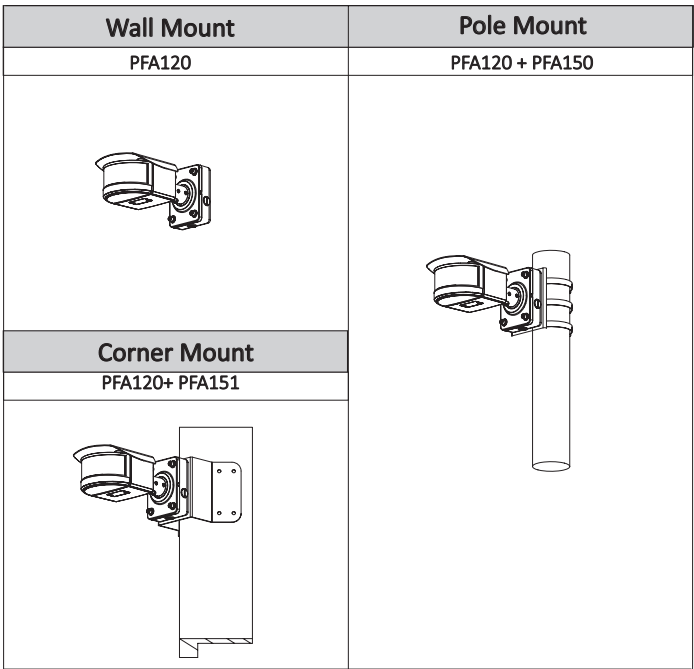

Environmental

Operating Conditions	-40° C ~ +60° C (-40° F ~ +140° F) / Less than 95% RH
Storage Conditions	-40° C ~ +60° C (-40° F ~ +140° F) / Less than 95% RH
Ingress Protection	IP67
Vandal Resistance	IK10

Construction

Casing	Metal
Dimensions	298.3mm×172.5mm×120.5mm (11.74"×6.79"×4.74")
Net Weight	2.60kg(5.73lb)
Gross Weight	3.41 kg(7.52lb)

Ordering Information

Type	Part Number	Description
3x2MP camera	DH-IPC-PFW8601P-A180	3x2MP Multi-Sensor Panoramic Network IR Bullet Camera,WDR, PAL
	DH-IPC-PFW8601N-A180	3x2MP Multi-Sensor Panoramic Network IR Bullet Camera,WDR,NTSC
	IPC-PFW8601P-A180	3x2MP Multi-Sensor Panoramic Network IR Bullet Camera,WDR, PAL
	IPC-PFW8601N-A180	3x2MP Multi-Sensor Panoramic Network IR Bullet Camera,WDR,NTSC
Accessories (optional)	PFA120	Junction Box
	PFA120+PFA150	Pole mount
	PFA120+PFA151	Corner mount