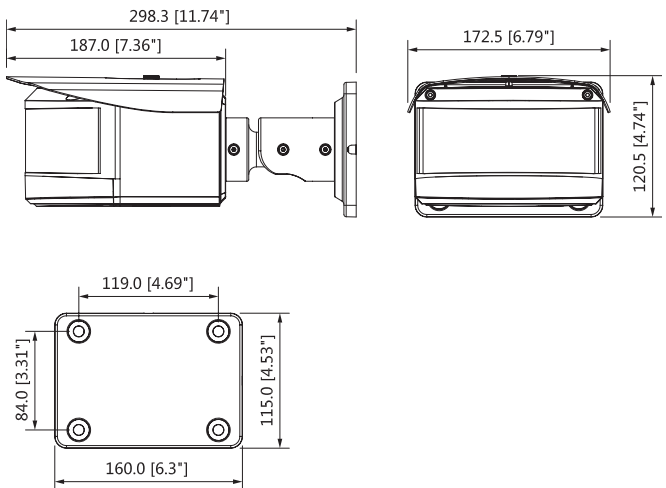

Dimensions (mm/inch)

Accessories

Optional: