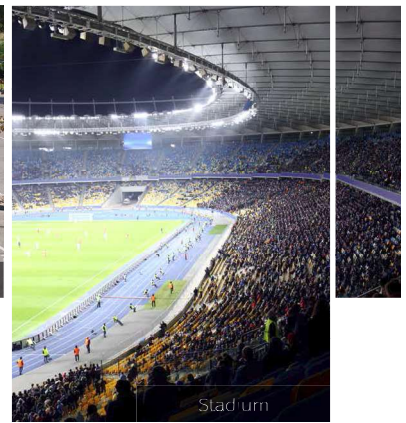

Comes From Surveillance, Beyond VR

GV-VR360

360 degree dual fisheye camera can provide real-time panorama view

- Snapdragon 650
- Youtube Live video
- Real-time stitching and de-wrapping dual fisheye video on device at 4K@30fps
- APP Support
- Intelligent IR
- Buile-in Mic
- VR Mode

Application

Provide a wide vision of security environments, such as airports / railway station / city street / harbor / highway and other areas.

Features

360 degree dual fisheye camera can provide real-time panorama view

Dual lenses record the entire world around you. Creates interactive 360° video in 4K quality.

Youtube Live Video

Real-time VR 360 degree Live video streaming sharing on Youtube

APP Support

Through connecting to GV-eye, a mobile phone APP, which will show you on screen details of each angle.