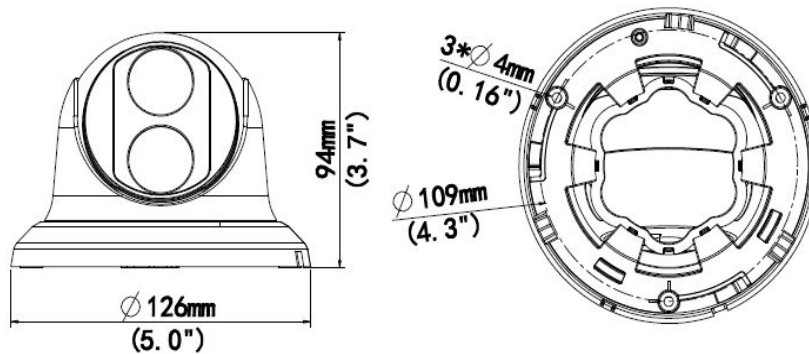

Dimensions

Specifications

Camera		UVS-ABD1300
Image Sensor		1/3" progressive scan CMOS
Picture Elements		1280 (H) x 960 (V)
Minimum Illumination	Color	0.06 Lux (F1.4, AGC ON)
	B/W	0.06 Lux (F1.4, AGC ON)
	IR ON	0 Lux
Shutter Speed		Automatic / Manual (1/6~1/8000sec.)
White Balance		Automatic / Manual
Gain Control		Automatic / Manual
WDR		Yes
Lens		
Megapixel		Yes
Day/Night		Yes (with removable IR-cut filter)
Lens Type		Fixed
Focal Length		2.8 mm
Maximum Aperture		F/1.8
Horizontal FOV		99.1°
Operation	Focus	Fixed
	Zoom	Fixed
	Iris	Fixed
Max. IR Distance		30 m